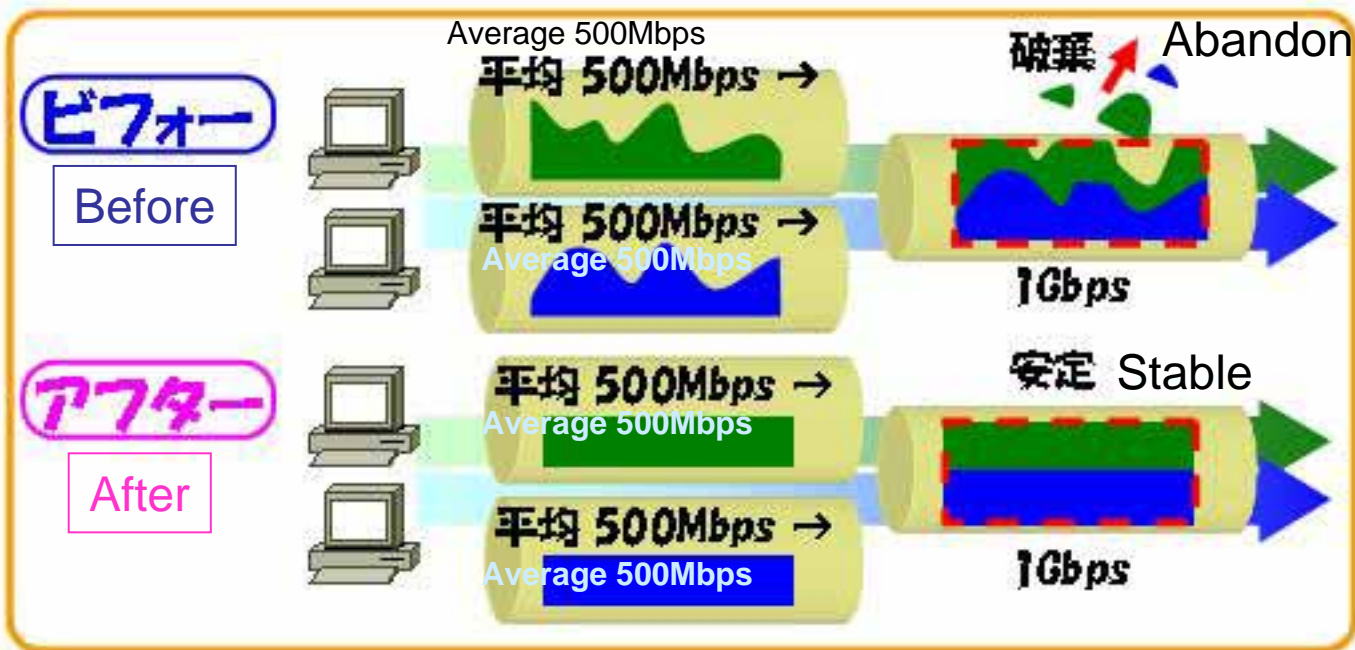

A Software to increase the Network Efficiency

- Achieved by precise bandwidth control methods
- Such as "Paging" and "Shaping"
- Should be applied to the high quality streaming contents distribution.
- Currently assuming "Rich Hardware" so that we do not know if how it can be used for the embedded system.
- Implemented as a Linux Kernel module. Already publicized as the open source software.