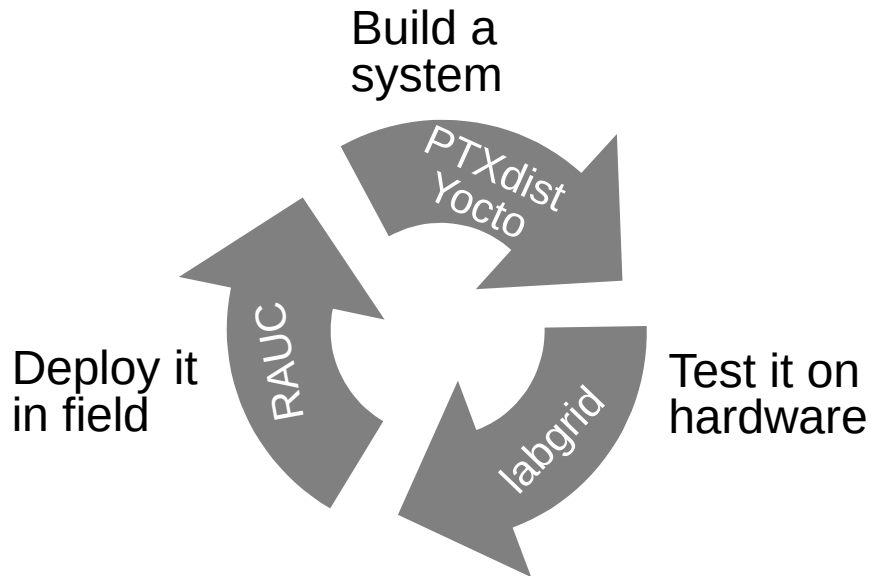

Longterm Embedded Linux: Testing & Field Update

labgrid

- Testing the whole system:
 - Bootloader, Watchdog, Updates
- Integrates with Jenkins and pytest
- Remote access via SSH tunnel
- Library API for custom tools

github.com/labgrid-project/labgrid

RAUC

- Robust Auto-Update Controller
- Over the air deployment using hawkBit
- SmartCard / HSM (PKCS#11) support
- Delta updates with casync

github.com/rauc/rauc