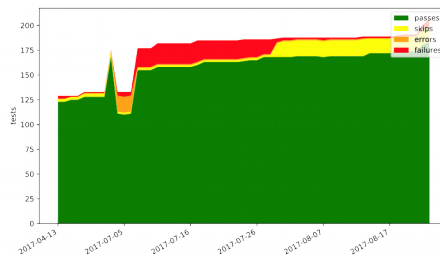

Longterm Embedded Linux: Testing & Field Update

labgrid

- Testing the whole system:
 - Bootloader, Watchdog, Updates
- Integrates with Jenkins and pytest
- Remote access via SSH tunnel
- Library API for custom tools