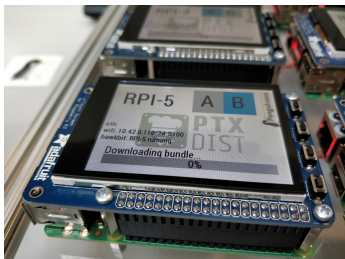

Longterm Embedded Linux: Testing & Field Update

labgrid

- Testing the whole system:
 - Bootloader, Watchdog, Updates
- Integrates with Jenkins and pytest
- Remote access via SSH tunnel
- Library API for custom tools

github.com/labgrid-project/labgrid

RAUC

- Robust Auto-Update Controller
- Over the air deployment using hawkBit
- SmartCard / HSM (PKCS#11) support
- Delta updates with casync

github.com/rauc/rauc