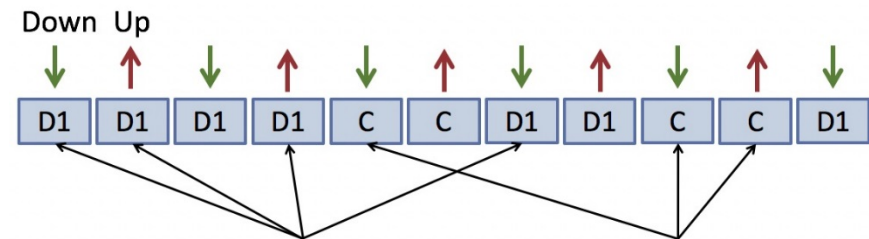

Hardware Information

- IEEE802.11ad Radio with Custom TDMA-TDD Mac Layer
- Multi-element Phase Array Antenna
- Built-in switch and hardware accelerated forwarding

What was improved

PERFORMANCE

Supports fiber-like bandwidth, delivered wirelessly

High reliability due to cloud computed routing across nodes

AFFORDABILITY

Utilizes 60GHz spectrum

Leverages wireless radios used in high volume consumer electronics (WiGig)

DEPLOYMENT

Fast installation & configuration

Small form factor

Employs existing street furniture

Packet Switched Beams and Dynamic Bandwidth Allocation

Source code or detail technical information availability

<http://tinyurl.com/Terragraph>