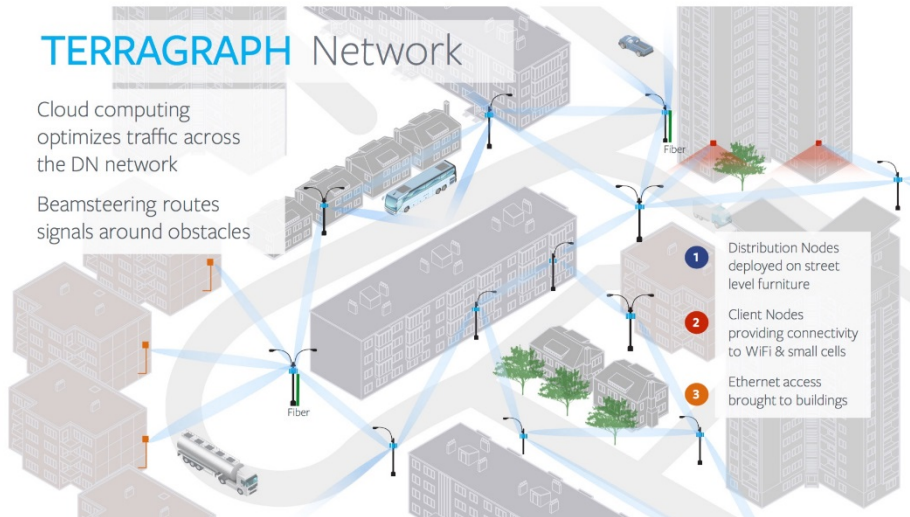

Terragraph

Facebook Connectivity Lab

What is demonstrated

A 60GHz Wireless Network for Dense Urban environments

- Small nodes on city street furniture
- Utilizes high volume, low cost chipsets (WiGig)
- Enabled by Facebook Connectivity Lab breakthroughs

Hardware Information

- IEEE802.11ad Radio with Custom TDMA-TDD Mac Layer
- Multi-element Phase Array Antenna
- Built-in switch and hardware accelerated forwarding

What was improved

PERFORMANCE

Supports fiber-like bandwidth, delivered wirelessly

High reliability due to cloud computed routing across nodes

AFFORDABILITY

Utilizes 60GHz spectrum

Leverages wireless radios used in high volume consumer electronics (WiGig)

DEPLOYMENT

Fast installation & configuration

Small form factor

Employs existing street furniture

Packet Switched Beams and Dynamic Bandwidth Allocation

Source code or detail technical information availability

<http://tinyurl.com/Terragraph>